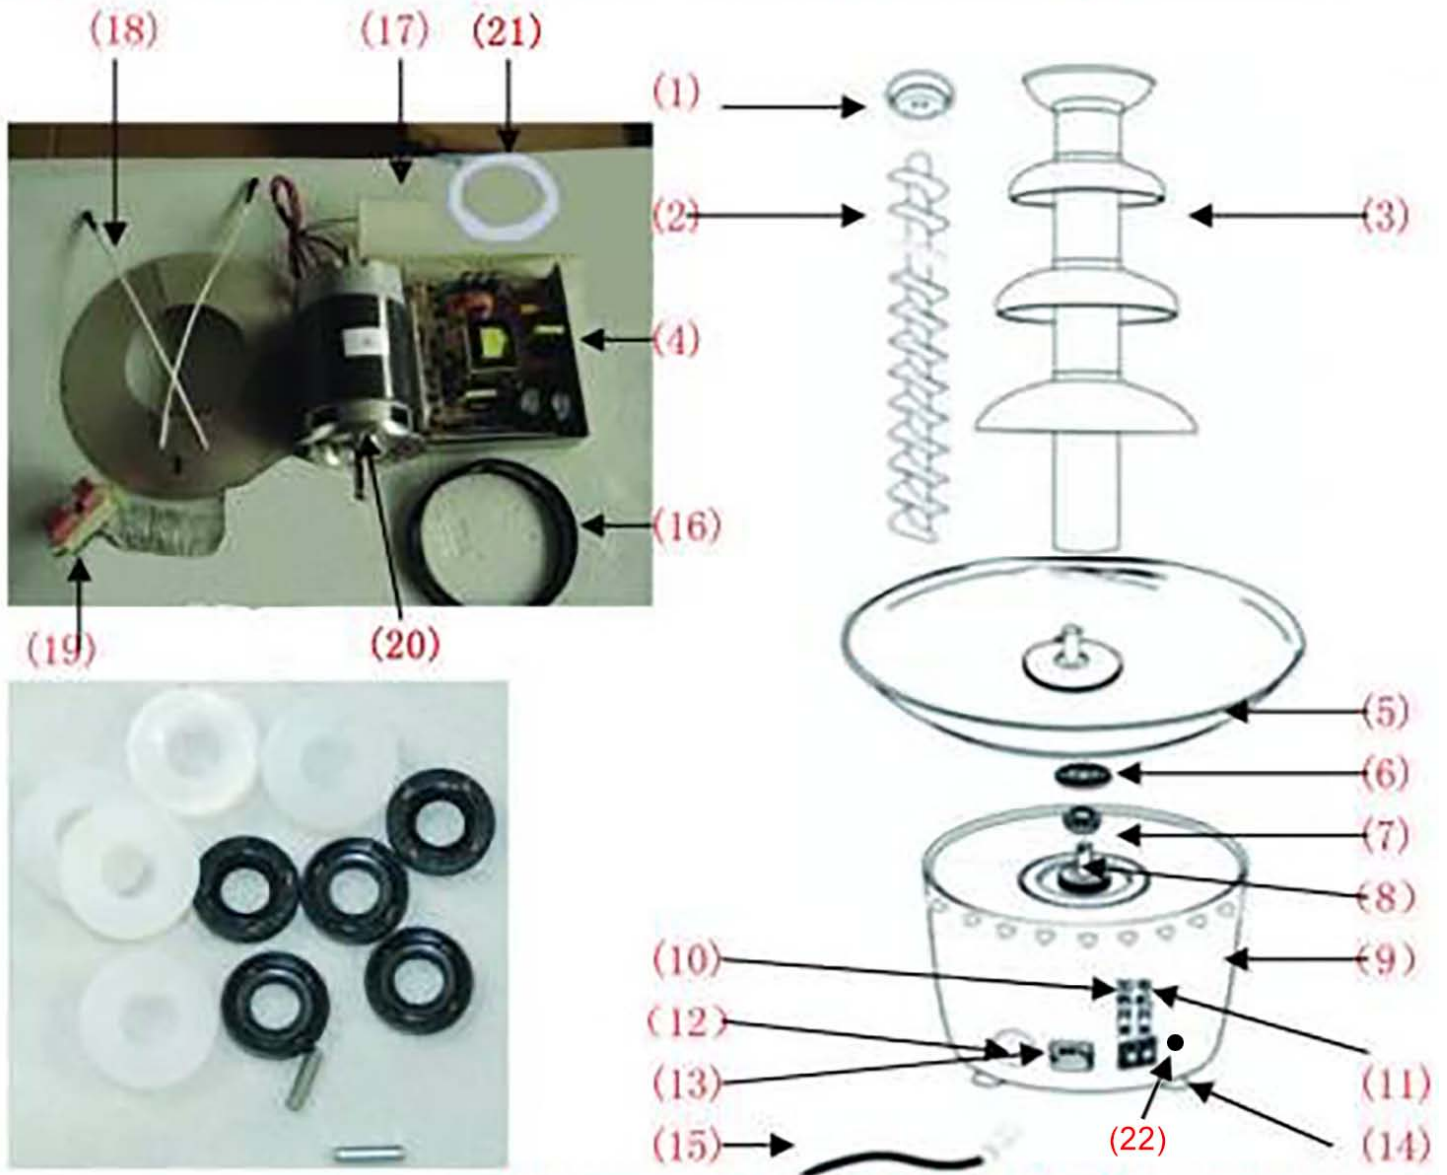

Parts Breakdown

Model CF-CN-0004 47492

Parts Breakdown

Model CF-CN-0004 47492

Item No.	Description	Position	Item No.	Description	Position	Item No.	Description	Position
AM065	Auger Fix Cover for 47492	1	AM073	Machine Body for 47492	9	AM081	Tower Fix Column for 47492	17
AM066	Auger for 47492	2	AM074	Heating Switch for 47492	10	AM082	Heating Unit for 47492	18
AM067	Stainless Steel Tower for 47492	3	AM075	Motor Switch for 47492	11	AM083	Temperature Adjustor for 47492	19
AM068	Power Source for 47492	4	AM076	Temperature Adjustor Switch for 47492	12	AM084	Motor for 47492	20
AM069	Chocolate Pool for 47492	5	AM077	Power Plug for 47492	13	AM085	Motor Spacer for 47492	21
AM070	Silica Gel Ring for 47492	6	AM078	Machine Feet for 47492	14	AN220	Fuse with Holder for 47492	22
AM071	Airproof Ring for 47492	7	AM079	Power Cord for 47492	15			
AM072	Auger Pin for 47492	8	AM080	Shell Black Pad for 47492	16			